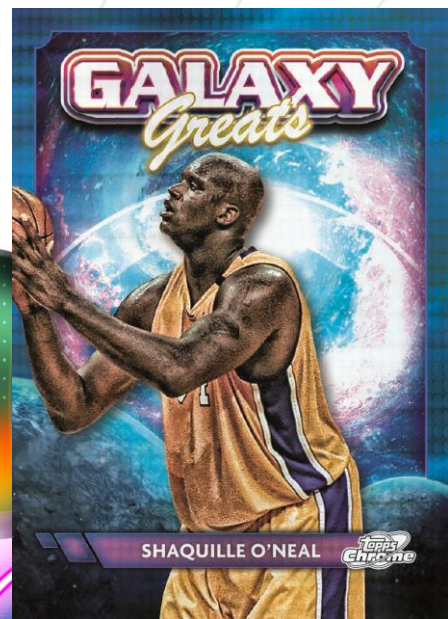

2023/24 TOPPS COSMIC CHROME BASKETBALL

INSERTS

Look for classic Inserts Extraterrestrial Talent, Launched Into Orbit and Star Clusters, as well as brand new insert Galaxy Greats.

**Galaxy Greats –
Blue Moon Refractor**