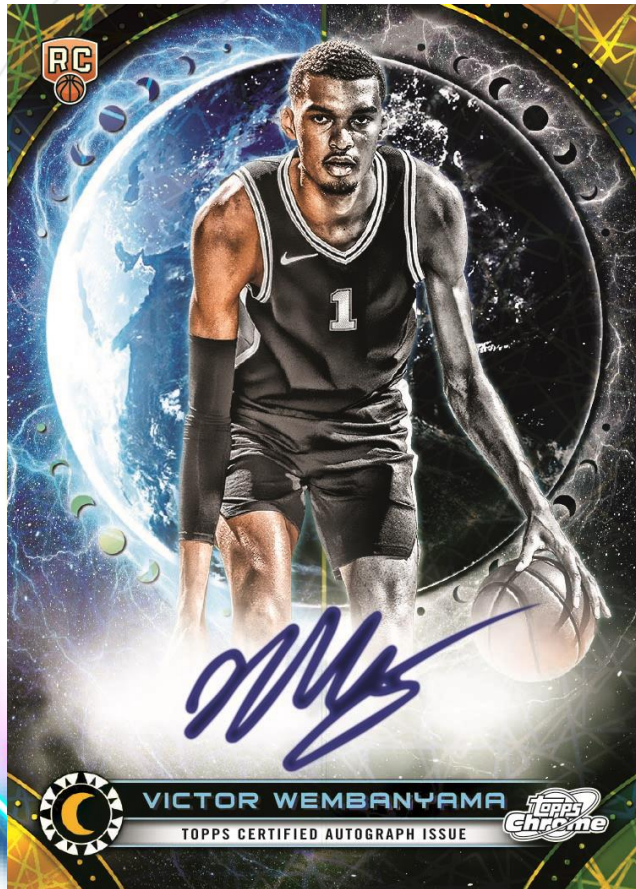

2023/24 TOPPS COSMIC CHROME BASKETBALL

AUTOGRAPHS

Look for autographs of some of the biggest names in Basketball!

Cosmic Chrome Autograph Variation

- Refractor #’d/75
- Gold Interstellar Refractor #’d/50
- Orange Galactic Refractor #’d/25
- Black Eclipse Refractor #’d/10
- Red Flare Refractor #’d/5
- SuperFractor One-of-One

Equinox Autographs

- Refractor #’d/75
- Gold Interstellar Refractor #’d/50
- Orange Galactic Refractor #’d/25
- Black Eclipse Refractor #’d/10
- Red Flare Refractor #’d/5
- SuperFractor One-of-One

Equinox Autographs –
Gold Interstellar Refractor