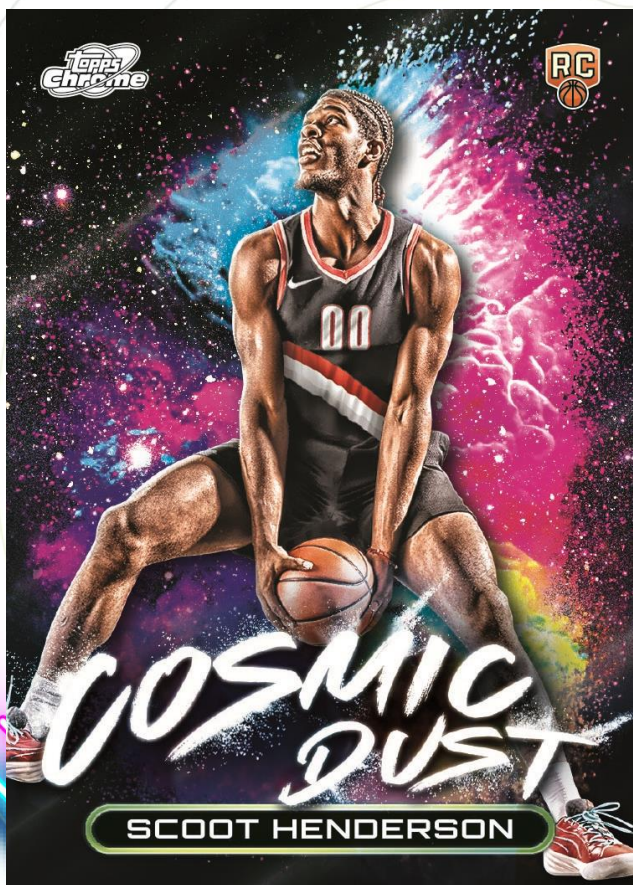

2023/24 TOPPS COSMIC CHROME BASKETBALL

SSP

Look for new SSP inserts **Cosmic Heroes** and **Cosmic Dust**! Join the biggest hunt in the Cosmos in looking for **Planetary Pursuit** SSPs!

Cosmic Dust

Cosmic Heroes – 1:267 packs

Cosmic Dust – 1:2400 Packs

Planetary Pursuit

- Sun 1:120 packs
- Mercury 1:480 Packs
- Venus 1:960 Packs
- Earth 1:1920 Packs
- Mars 1:3600 Packs
- Jupiter 1:7200 packs
- Saturn 1:12000Packs
- Uranus 1:24000 Packs
- Neptune 1:34560 Packs
- Pluto 1:44160 Packs