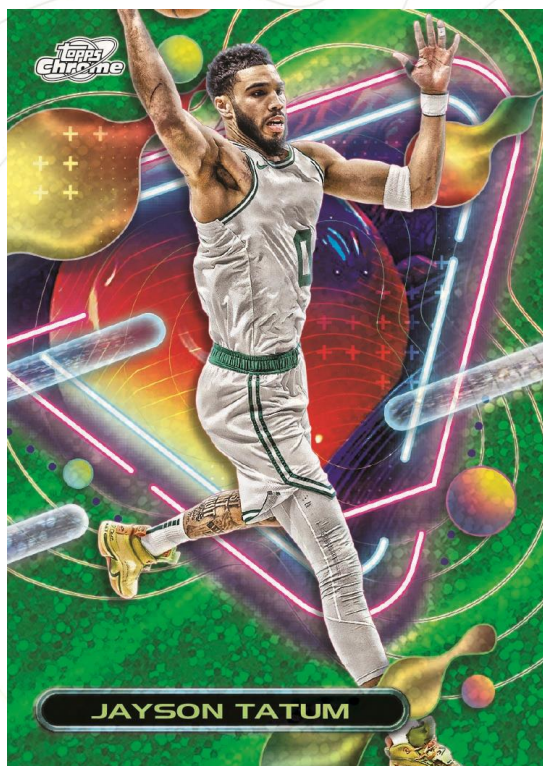

# 2023/24 TOPPS COSMIC CHROME BASKETBALL

Planetary Pursuit – The Sun

Collectors from all over the cosmos will be looking forward to **Cosmic Chrome Basketball**. Brand new to basketball in 2024, Cosmic Chrome will deliver a **200-card base set** featuring some of the Biggest names in the basketball universe. Find autographs of the top Rookies, Vets and Retired Legends in the game.

Find out of this world inserts of some of the biggest Stars in basketball! Look for **Galaxy Greats**, **Extraterrestrial Talents**, **Launched into Orbit** and **Star Clusters**. Also look out for SSP inserts **Cosmic Heroes**, **Cosmic Dust** and the **Ultra Rare Planetary Pursuit**.

Chase autographs of some of the biggest stars in basketball! Look for **Cosmic Chrome Autograph Variations**, **Milky Way Marks**, **Equinox Autographs** and **First Flight Signatures**.

## BASE CARDS

Collect the 200-Card base set featuring the top Rookies, Vets and Retired Legends!

Base – Red Flare Refractor

Base – Green Space Dust Refractor