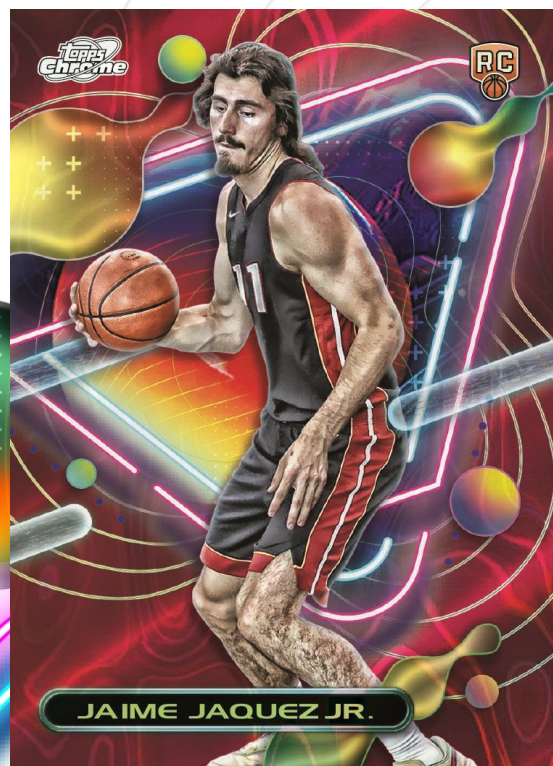

2023/24 TOPPS COSMIC CHROME BASKETBALL

BASE CARDS

Collect the 200-Card base set featuring the top Rookies, Vets and Retired Legends!

Base – Red Flare Refractor