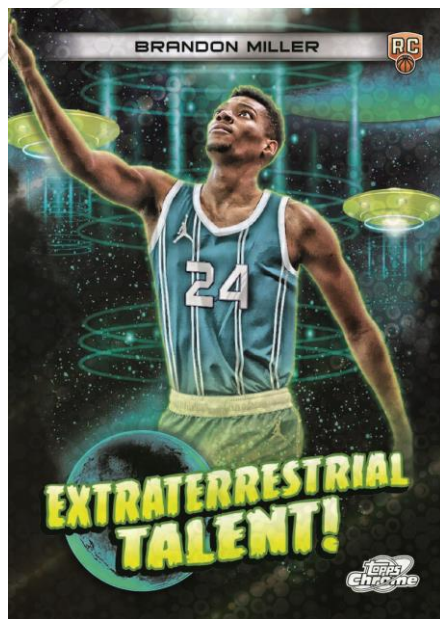

**Extraterrestrial Talent –
Black Eclipse Refractor**

Galaxy Greats

- Blue Moon Refractor #d/99
- Gold Interstellar Refractor #d/50
- Orange Galactic Refractor #d/25
- Black Eclipse Refractor #d/10
- Red Flare Refractor #d/5
- SuperFractor One-of-One

Extraterrestrial Talent

- Blue Moon Refractor #d/99
- Gold Interstellar Refractor #d/50
- Orange Galactic Refractor #d/25
- Black Eclipse Refractor #d/10
- Red Flare Refractor #d/5
- SuperFractor One-of-One

Launched Into Orbit

- Blue Moon Refractor #d/99
- Gold Interstellar Refractor #d/50
- Orange Galactic Refractor #d/25
- Black Eclipse Refractor #d/10
- Red Flare Refractor #d/5
- SuperFractor One-of-One

Star Clusters

- Blue Moon Refractor #d/99
- Gold Interstellar Refractor #d/50
- Orange Galactic Refractor #d/25
- Black Eclipse Refractor #d/10
- Red Flare Refractor #d/5
- SuperFractor One-of-One