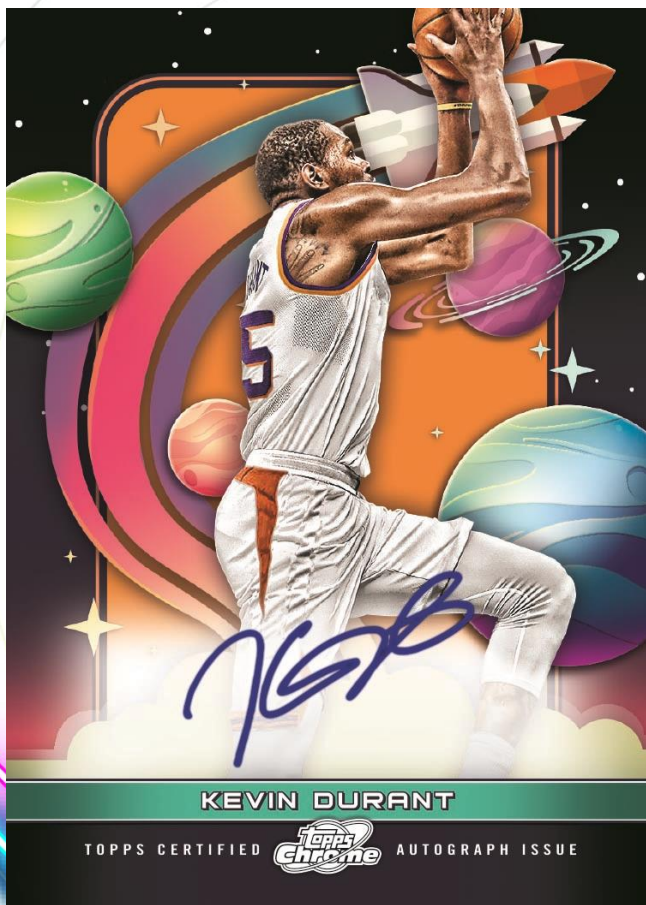

2023/24 TOPPS COSMIC CHROME BASKETBALL

AUTOGRAPHS

Look for autographs of some of the biggest names in Basketball!

First Flight Signatures

Milky Way Marks

- Refractor #’d/75
- Gold Interstellar Refractor #’d/50
- Orange Galactic Refractor #’d/25
- Black Eclipse Refractor #’d/10
- Red Flare Refractor #’d/5
- SuperFractor One-of-One

First Flight Signatures

- Refractor #’d/75
- Gold Interstellar Refractor #’d/50
- Orange Galactic Refractor #’d/25
- Black Eclipse Refractor #’d/10
- Red Flare Refractor #’d/5
- SuperFractor One-of-One